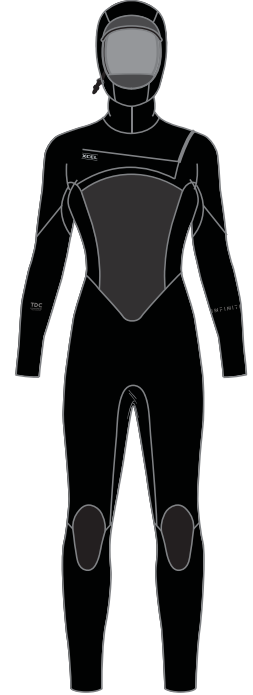

**ENGINEERED
FIT SYSTEM**
FITS LIKE A SECOND SKIN

**PLUSH THERMO LITE
LOWER BODY**

**100%
HIGH-PERFORMANCE
STRETCH**
COMFORT AND PERFORMANCE

FUSIONX TAPE
HEAT PRESSURE SEAM PROTECTION

**BACK KNEE
FLEX GROOVES**
PREVENTS BUNCHING

NEXSKIN ANKLE SEALS
MINIMIZES FLUSHING

BSL:
BLACK

INFINITI 4/3
WQ433Z18

	2	4	6	6T	8S	8	8T	10S	10	10T	12
BSL											

BLACK

INFINITI 5/4
WQ543Z18

	4	6	6T	8S	8	8T	10S	10	10T	12

BLACK