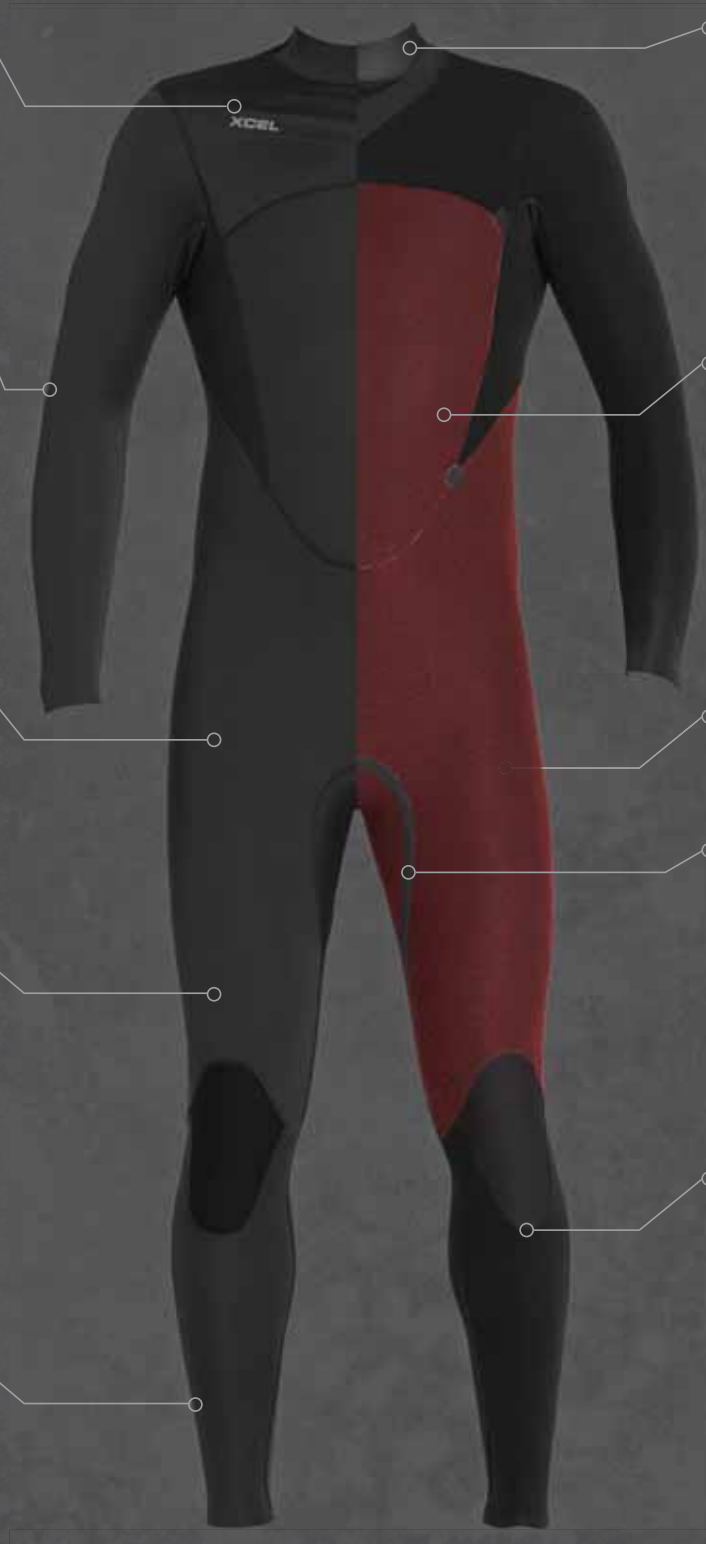

	XS	S	ST	MS	M	MT	LS	L	LT	XLS	XL	XLT	2XL
BLK													

COMP

THERMO LITE

WATERTIGHT ZIPPER
KEEPS WATER OUT

GLIDE SKIN COLLAR
PREVENTS FLUSHING

**JAPANESE LIMESTONE
SUPERPRENE**

**PLUSH THERMO
LITE BODY**

DOPE DYE YARN
SOFT ECO-FRIENDLY ANTI FADE

ONE PIECE BACK PANEL

**ENGINEERED
FIT SYSTEM**
FITS LIKE A SECOND SKIN

**REINFORCED FUSIONX
TAPE STRESS POINTS**

**100% PERFORMANCE
STRETCH**
COMFORT AND PERFORMANCE

**TRIPLE GLUED AND
BLIND STITCHED**

CAS:
CASCADE BLUE