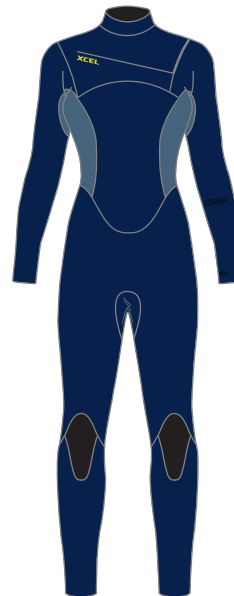

COMP BACK ZIP 4/3
WN43AXC8

	4	6	6T	8S	8	10	12
JBB							

IODINE BLUE / CASCADE BLUE

JET BLACK / BLACK

COMP 4/3
WN43ZXC8

	4	6	6T	8S	8	8T	10S	10	10T	12	14

IODINE BLUE / CASCADE BLUE

JET BLACK / BLACK