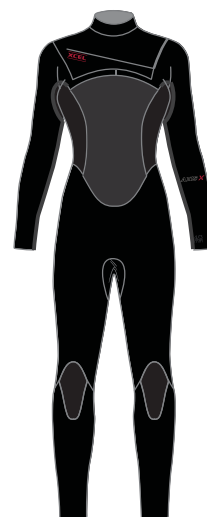

BLACK

AXIS X 5/4
WT54Z2S8

4	6	8S	8	8T	10	10T	12