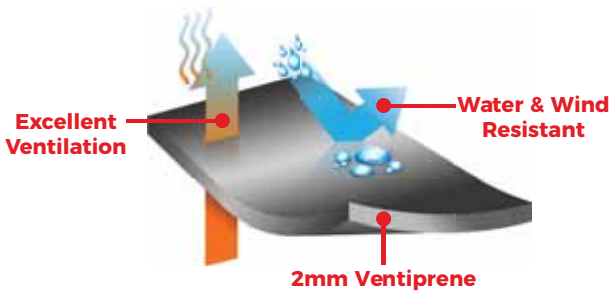

1MM VEST W/ 2MM HOOD
MT1022H8

	XS	S	M	L	XL	XXL
BLK						

JACKETS

BLK:
BLACK

WATER PATROL JACKETS W/ QUICK DRY LINING QDWP0616

	S	M	L	XL	2XL
BLK					

VENTIPRENE: BREATHABLE NEOPRENE EXCLUSIVE TECHNOLOGY

A Xcel exclusive, this ultra-premium 2mm breathable neoprene jacket allows for excellent ventilation while delivering water and wind protection. Comfortable and durable, with a full front zip, removable hood, two front hand pockets, a streamlined lower back zip pocket, and reflective accents. Relaxed fit.