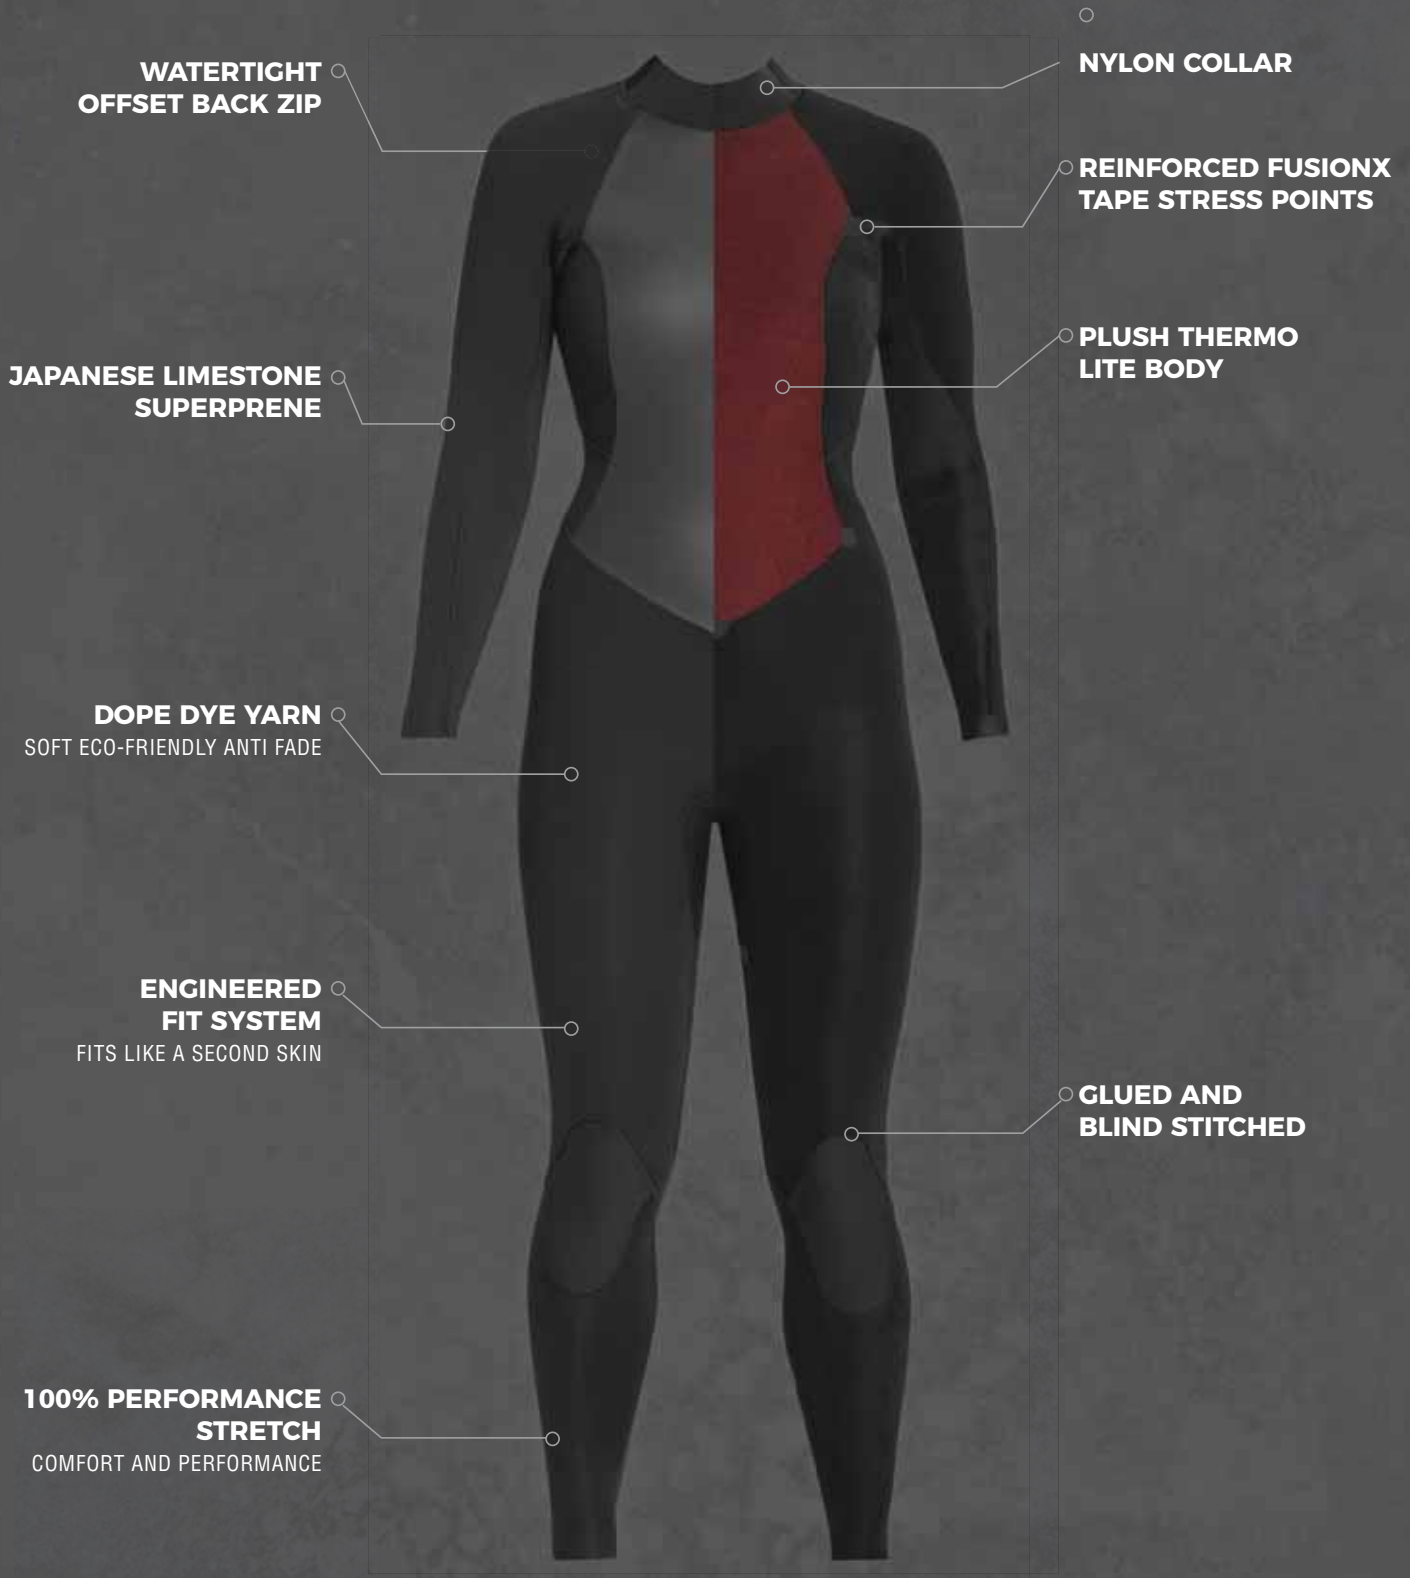

AXIS

THERMO LITE