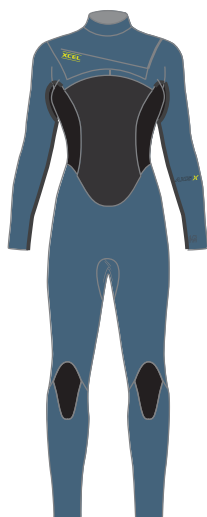

**ENGINEERED
FIT SYSTEM**
FITS LIKE A SECOND SKIN

**100% PERFORMANCE
STRETCH**
COMFORT AND PERFORMANCE

NYLON COLLAR

**PLUSH THERMO
LITE UPPER BODY**

**FUSIONX TAPE
LOWER BODY**

**GLUED AND BLIND
STITCHED**

CAB:
CASCADE BLUE / BLACK

AXIS X BACK ZIP 3/2
WT32AXS8

	2	4	6	6T	8S	8
CAB						
	8T	10S	10	10T	12	
CAB						

BLI:
BLACK / IVY

BLACK / GOJI BERYY MIXED PRINT

AXIS X BACK ZIP 4/3
WT43AXS8

2	4	6	6T	8S	8	8T	10S	10	10T	12

BLI:
BLACK / IVY

BLACK / GOJI BERYY MIXED PRINT

AXIS X BACK ZIP 5/4
WT54AXS8

4	6	6T	8S	8	8T	10S	10	10T	12

CASCADE BLUE / BLACK

BLACK

AXIS X 4/3
WT43Z2S8

4	6	6T	8S	8	8T	10	10T	12