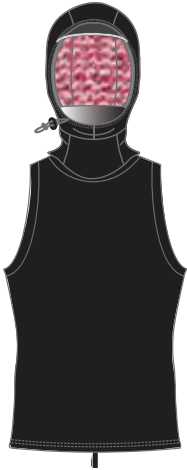

BLK:
BLACK

CELLIANT JACQUARD L/S W/ 2MM HOOD W/ BILL & NECK DAM
AJC406H7

	XS	S	M	L	XL	2XL
BLK						

BLK:
BLACK

CELLIANT JACQUARD VEST W/ 2MM HOOD W/ BILL & NECK DAM
AJC402H7

	XS	S	M	L	XL	2XL
BLK						

BLK:
BLACK