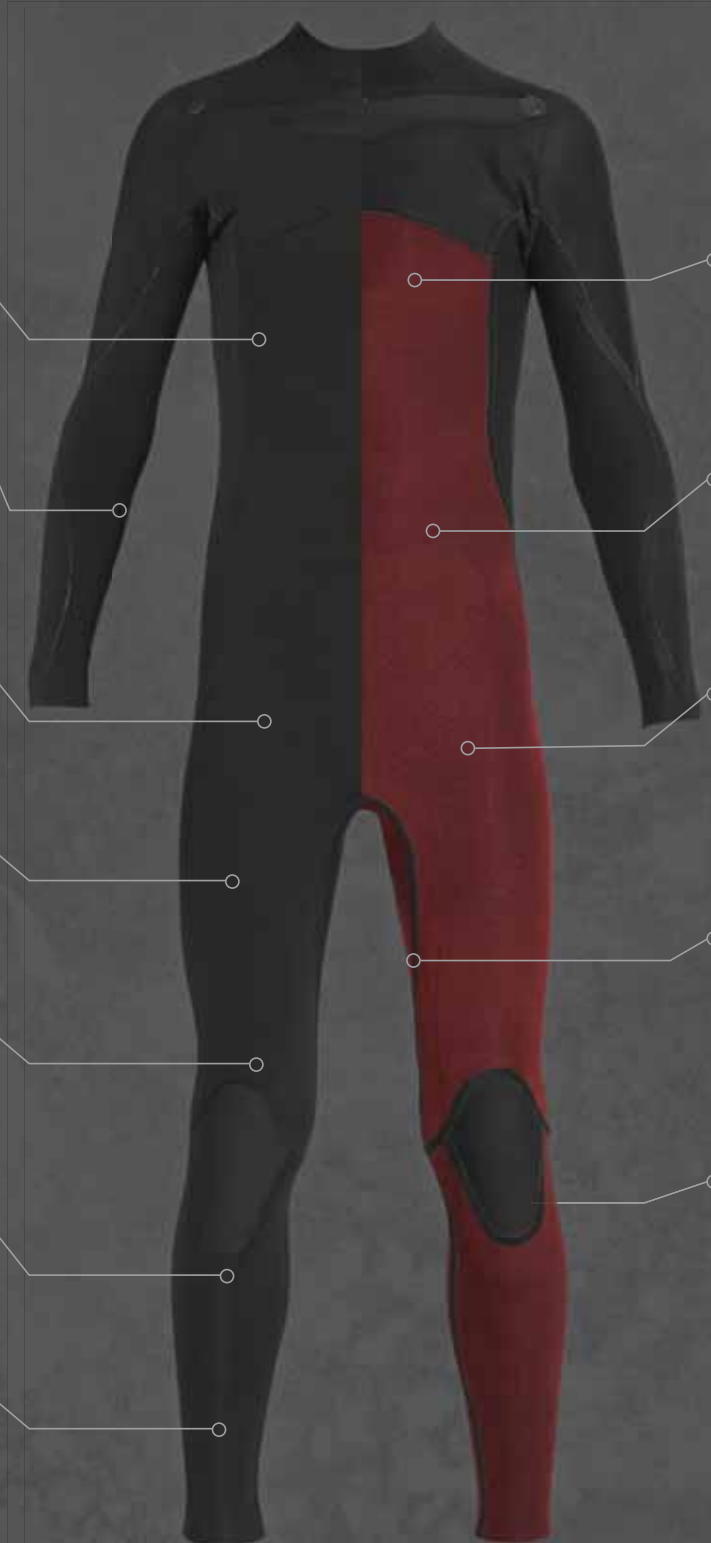

COMP X

THERMO LITE

**SEMI-DRY ZIPPER
W/ MAGNETIC CLOSURE**
KEEPS WATER OUT

**JAPANESE LIMESTONE
NANOPRENE**
LIGHTER, SOFTER, WARMER

DOPE DYE YARN
SOFT ECO-FRIENDLY ANTI FADE

**ENGINEERED
FIT SYSTEM**
FITS LIKE A SECOND SKIN

**NEW LIGHTER QUICK
DRY EXTERIOR**
STAYS DRYER AND LIGHTER

WATER BASED GLUE

**100%
HIGH-PERFORMANCE
STRETCH**
COMFORT AND PERFORMANCE

NEW ENTRY SYSTEM

**PLUSH THERMO
LITE BODY**

**ONE PIECE FRONT
AND BACK PANELS**

FUSIONX TAPE
HEAT PRESSURE SEAM PROTECTION

**BACK KNEE
FLEX GROOVES**
PREVENTS BUNCHING