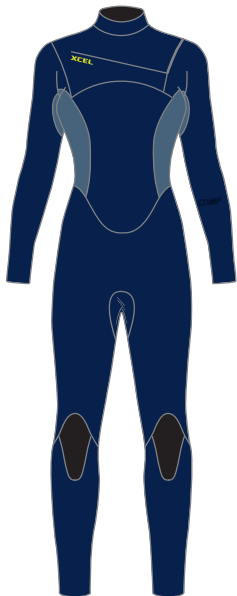

COMP BACK ZIP 4/3
WN43AXC8

	4	6	6T	8S	8	10	12
JBB							

IODINE BLUE / CASCADE BLUE

JET BLACK / BLACK

COMP 4/3
WN43ZXC8

	4	6	6T	8S	8	8T	10S	10	10T	12	14

IODINE BLUE / CASCADE BLUE

JET BLACK / BLACK