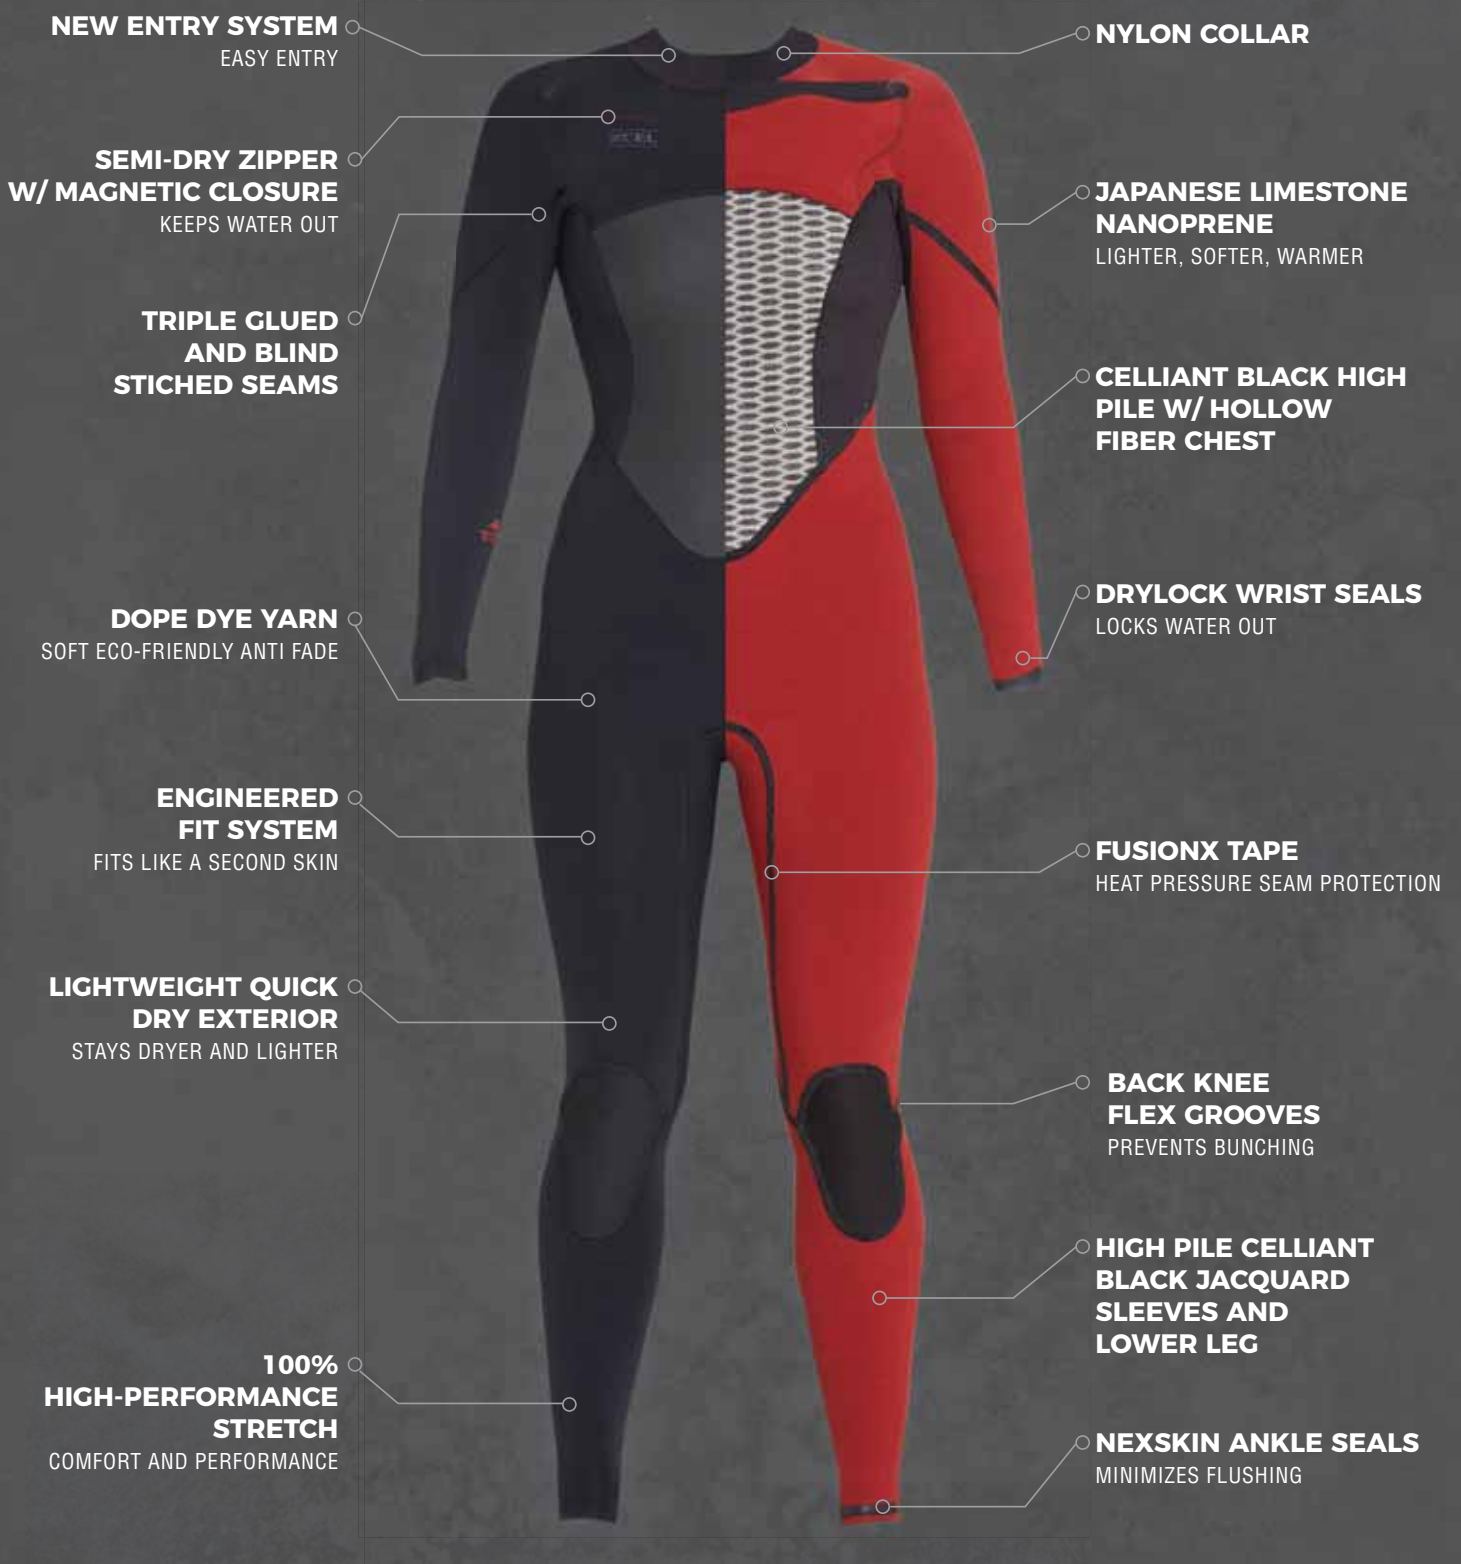

DRYLOCK

CELLIANT BLACK