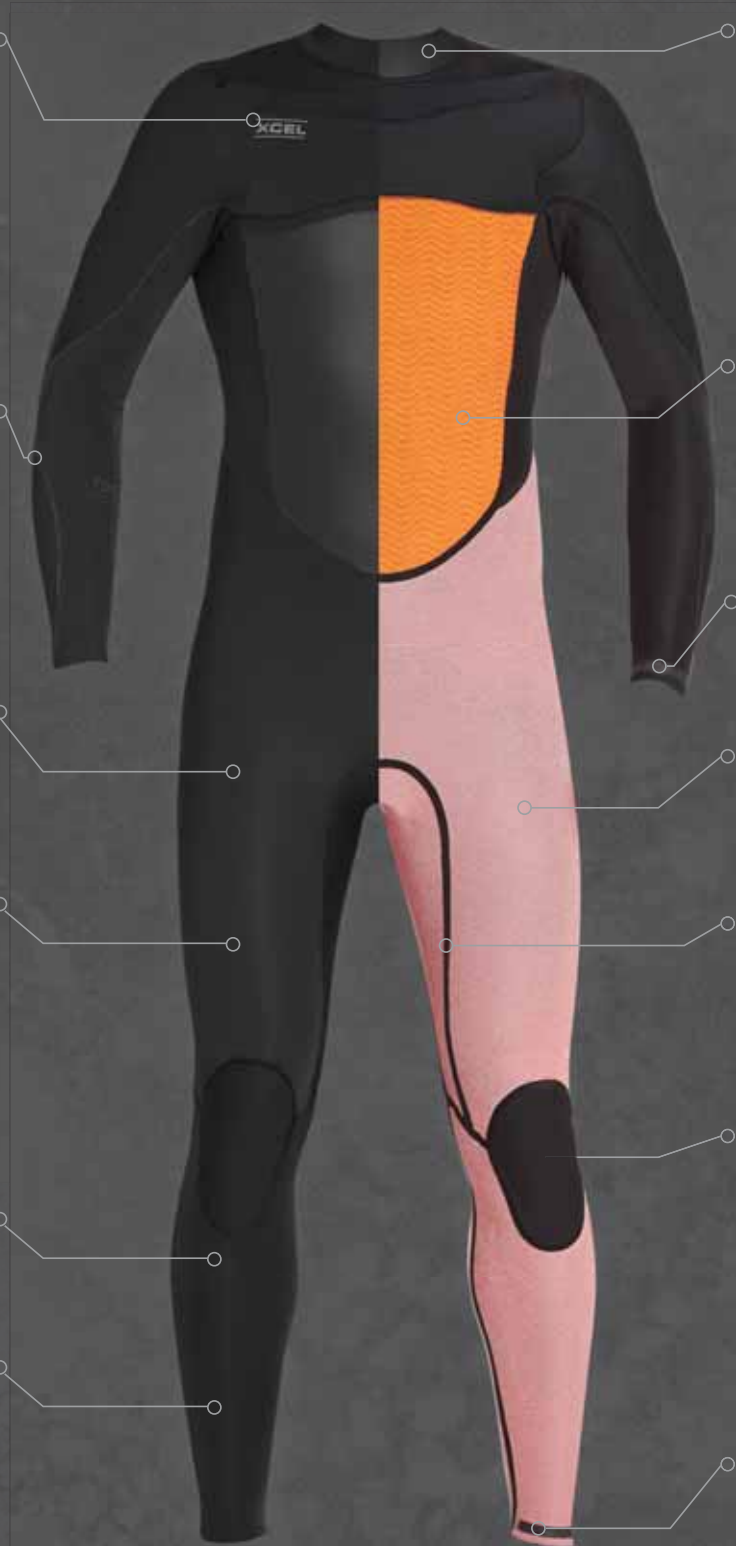

**JAPANESE LIMESTONE
NANOPRENE**
LIGHTER, SOFTER, WARMER

DOPE DYE YARN
SOFT ECO-FRIENDLY ANTI FADE

**ENGINEERED
FIT SYSTEM**
FITS LIKE A SECOND SKIN

WATER BASED GLUE

**100%
HIGH-PERFORMANCE
STRETCH**
COMFORT AND PERFORMANCE