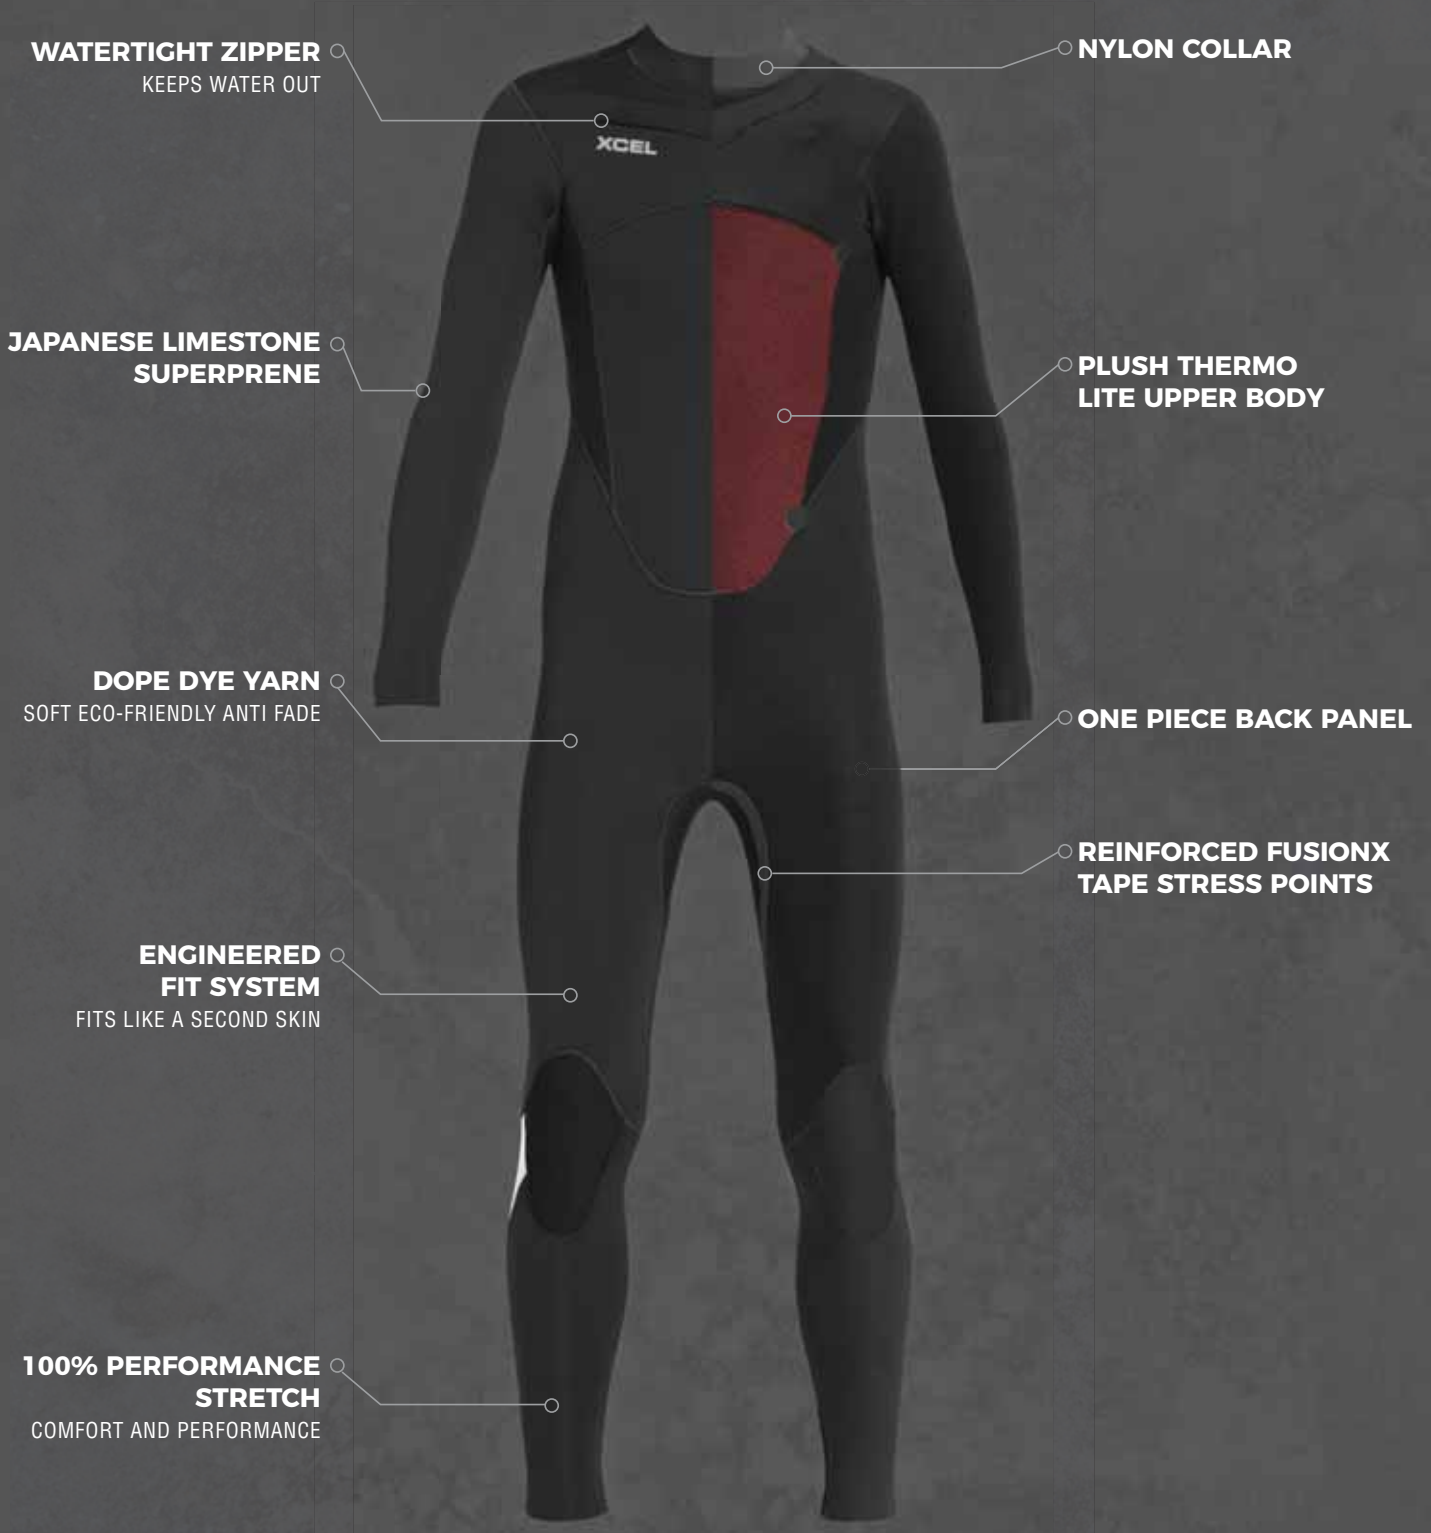

COMP

THERMO LITE