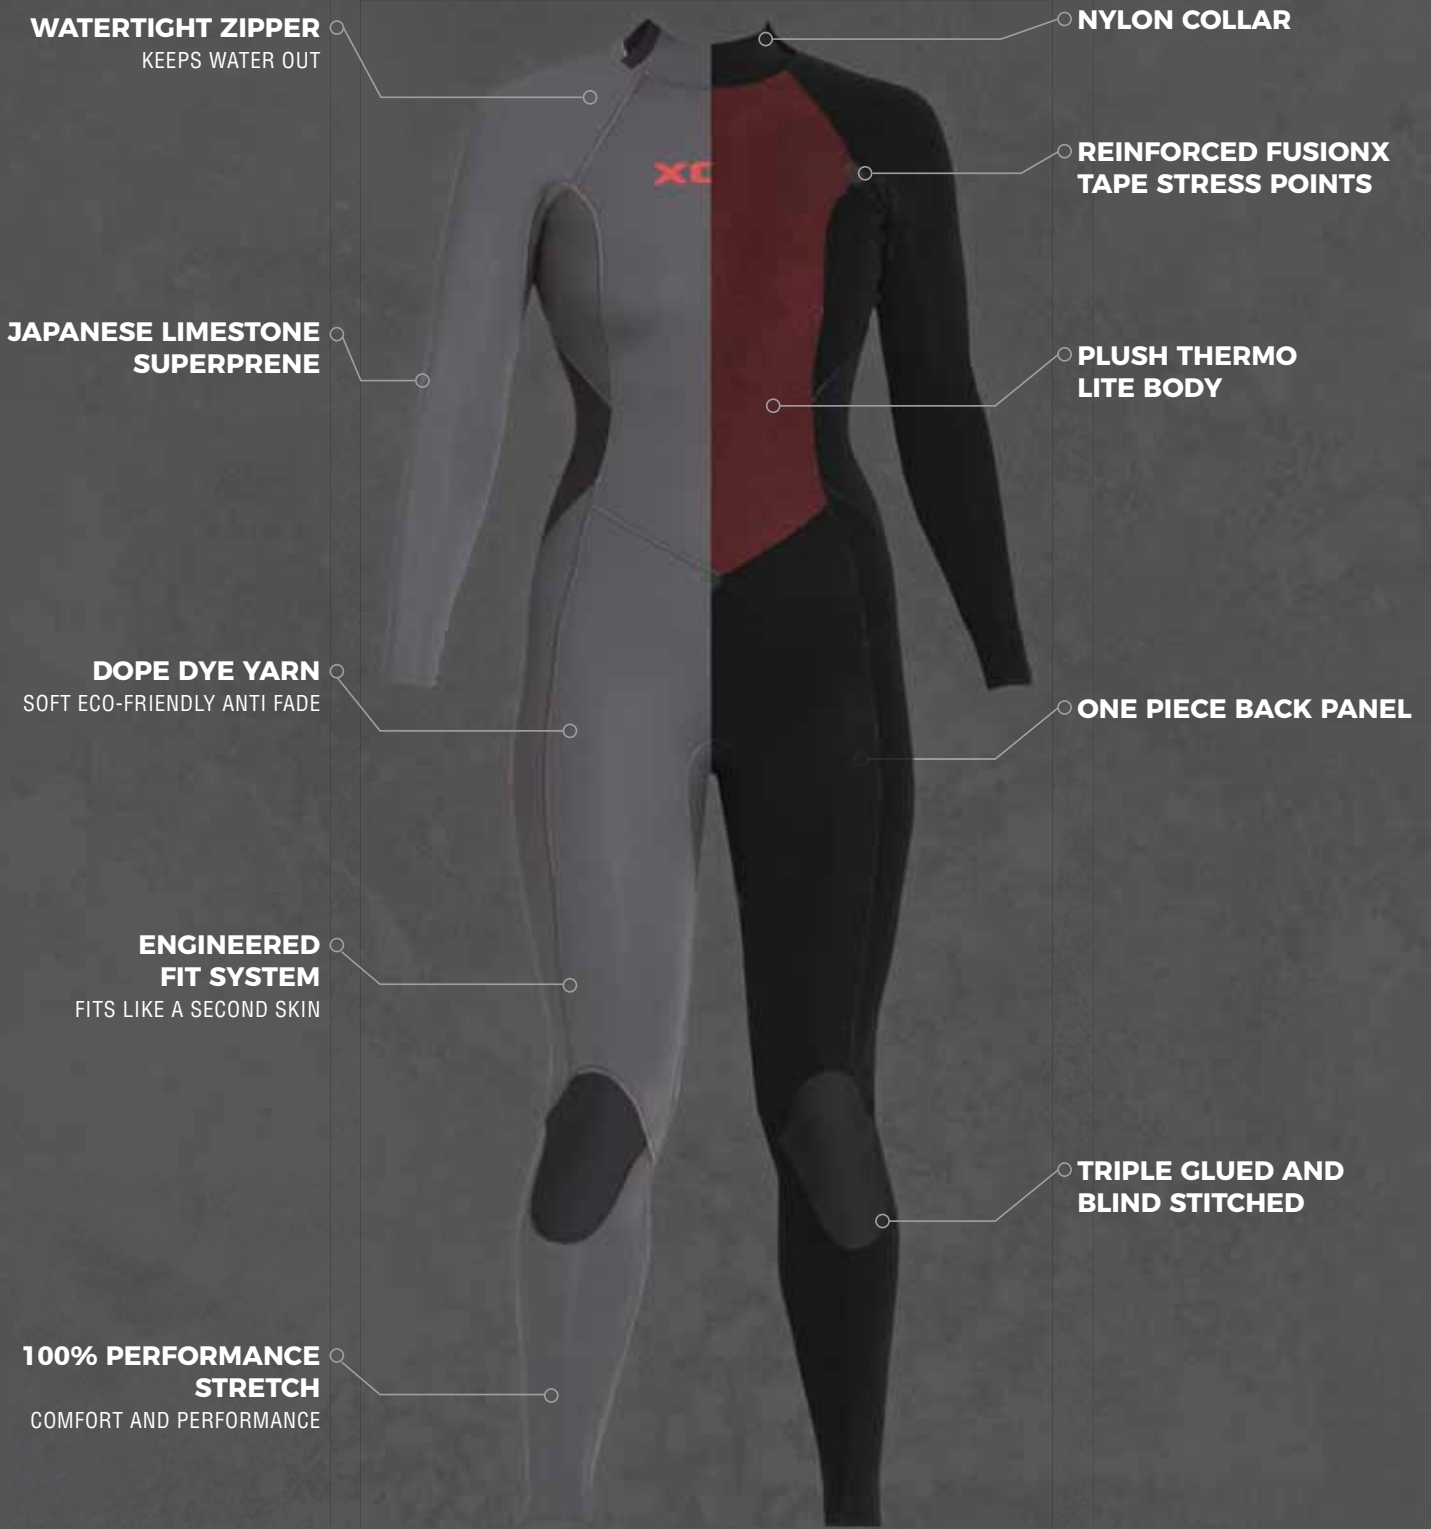

COMP

THERMO LITE