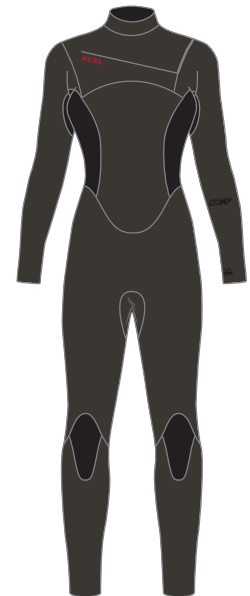

COMP BACK ZIP 4/3
WN43AXC8

	4	6	6T	8S	8	10	12
JBB							

IODINE BLUE / CASCADE BLUE

JET BLACK / BLACK

COMP 4/3
WN43ZXC8

	4	6	6T	8S	8	8T	10S	10	10T	12	14

IODINE BLUE / CASCADE BLUE

JET BLACK / BLACK