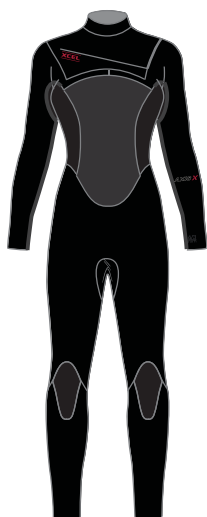

BLI:
BLACK / IVY

BLACK / GOJI BERYY MIXED PRINT

AXIS X BACK ZIP 5/4
WT54AXS8

4	6	6T	8S	8	8T	10S	10	10T	12

CASCADE BLUE / BLACK

BLACK

AXIS X 4/3
WT43Z2S8

4	6	6T	8S	8	8T	10	10T	12

CASCADE BLUE / BLACK

BLACK

AXIS X 5/4
WT54Z2S8

4	6	8S	8	8T	10	10T	12

AXIS

THERMO LITE

BGO:
BLACK / GOJI BERRY

AXIS BACK ZIP 3/2
WT32AX18