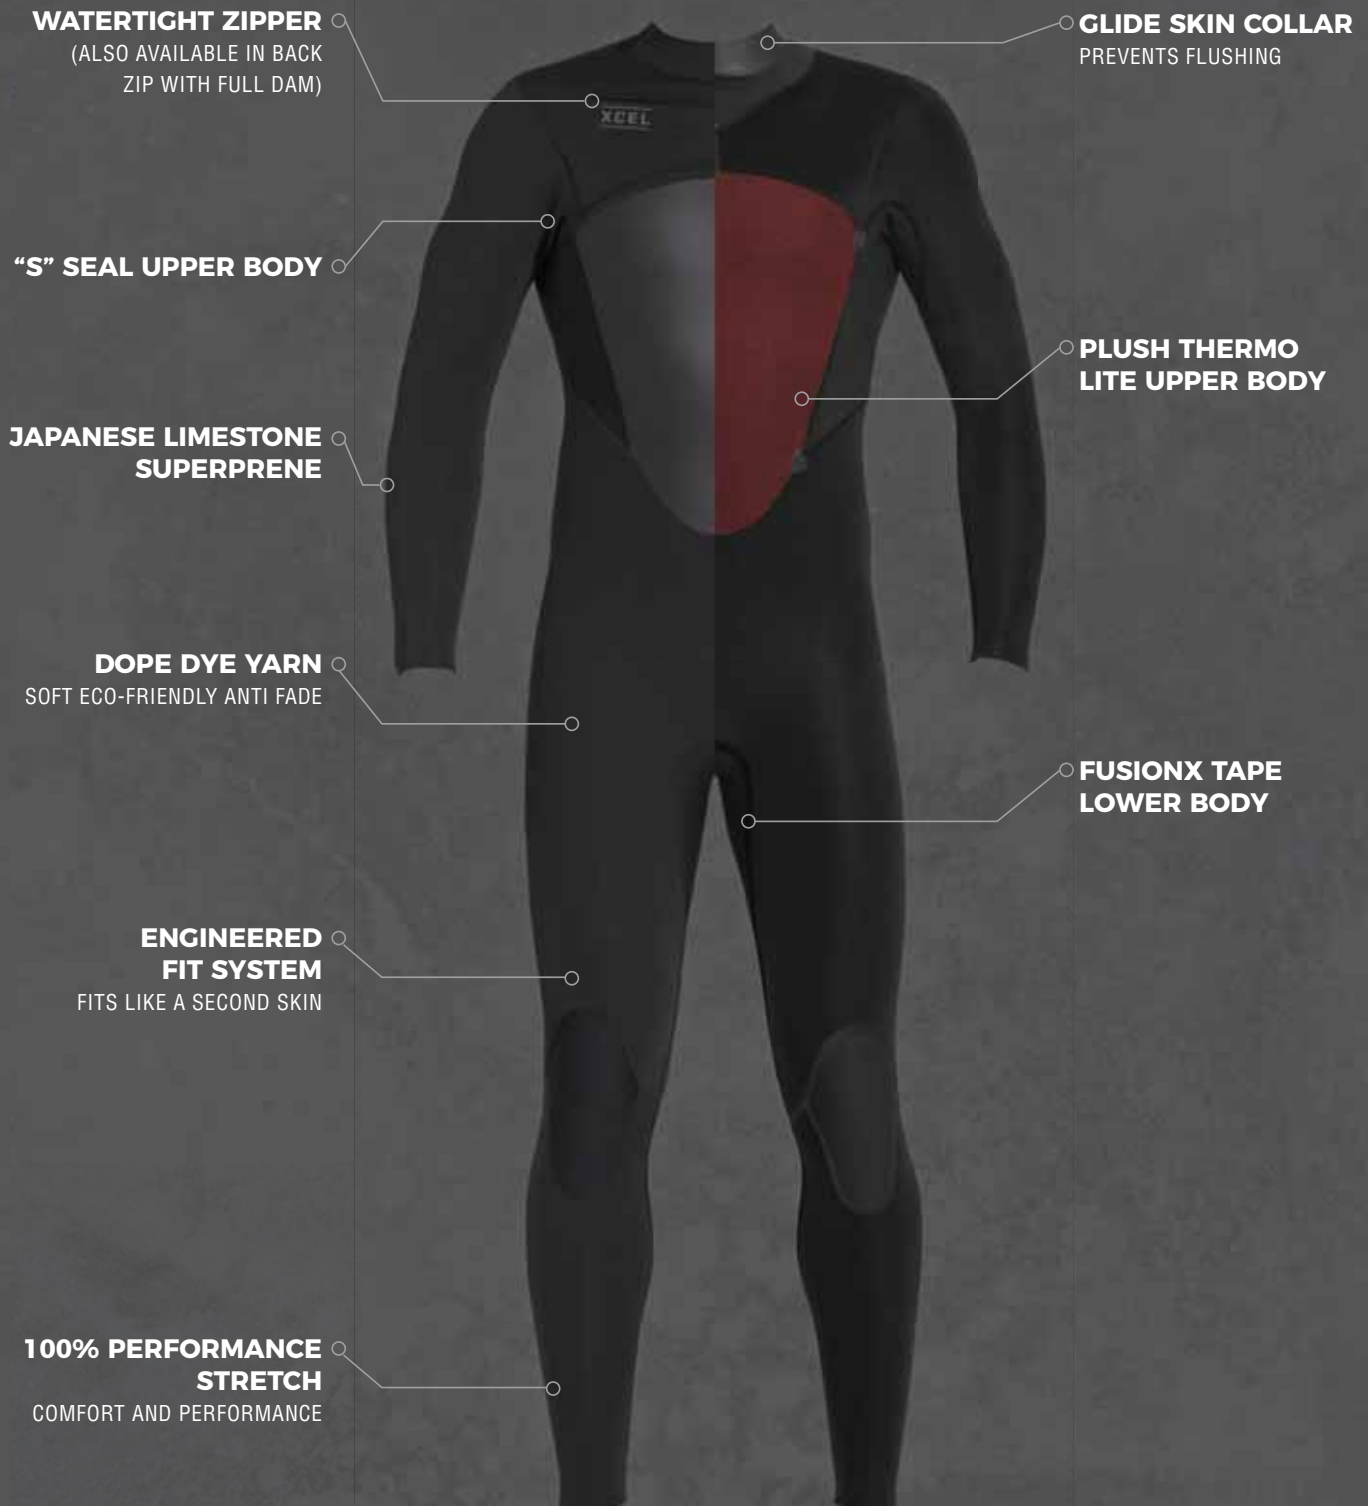

AXIS X

THERMO LITE

WATERTIGHT ZIPPER

(ALSO AVAILABLE IN BACK ZIP WITH FULL DAM)

GLIDE SKIN COLLAR

PREVENTS FLUSHING

"S" SEAL UPPER BODY

PLUSH THERMO LITE UPPER BODY

JAPANESE LIMESTONE SUPERPRENE

FUSIONX TAPE LOWER BODY

DOPE DYE YARN

SOFT ECO-FRIENDLY ANTI FADE

ENGINEERED FIT SYSTEM

FITS LIKE A SECOND SKIN

100% PERFORMANCE STRETCH

COMFORT AND PERFORMANCE