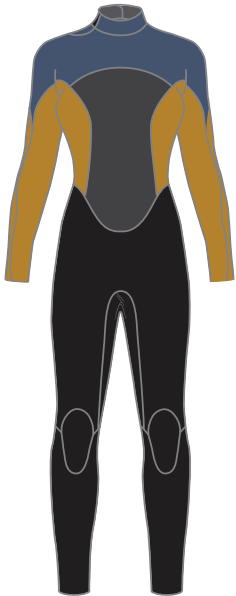

BLACK / MUSTARD / FAIENCE BLUE

INFINITI 4/3
WQ43ZWS7

	2	4	6	8S	8	8T	10S	10	12	14