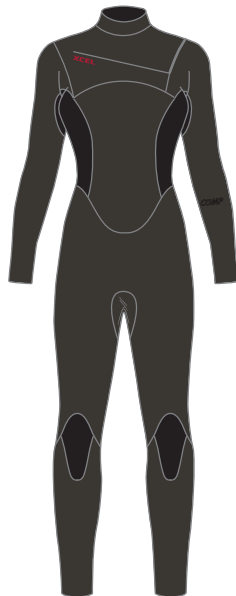

JET BLACK / BLACK

COMP 4/3
WN43ZXC8

	4	6	6T	8S	8	8T	10S	10	10T	12	14