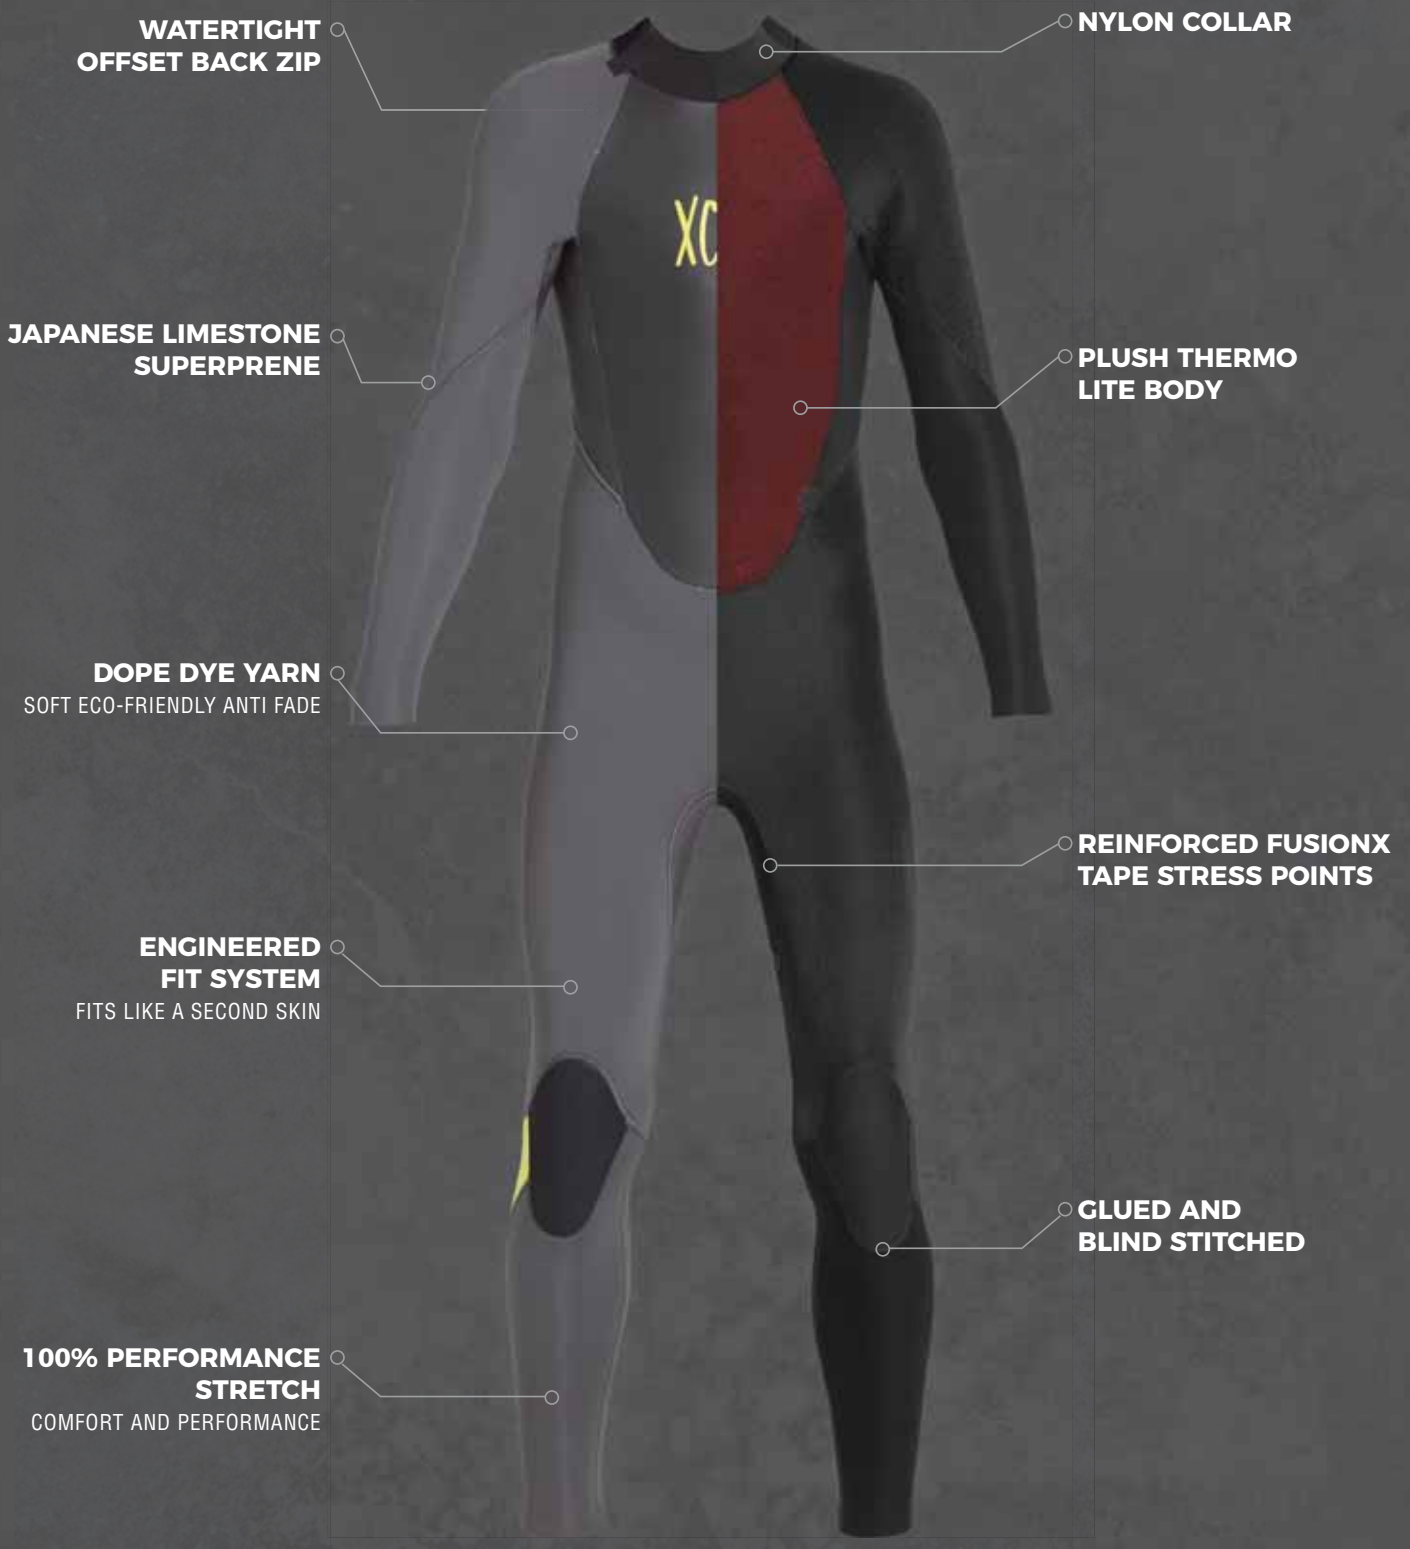

AXIS

THERMO LITE