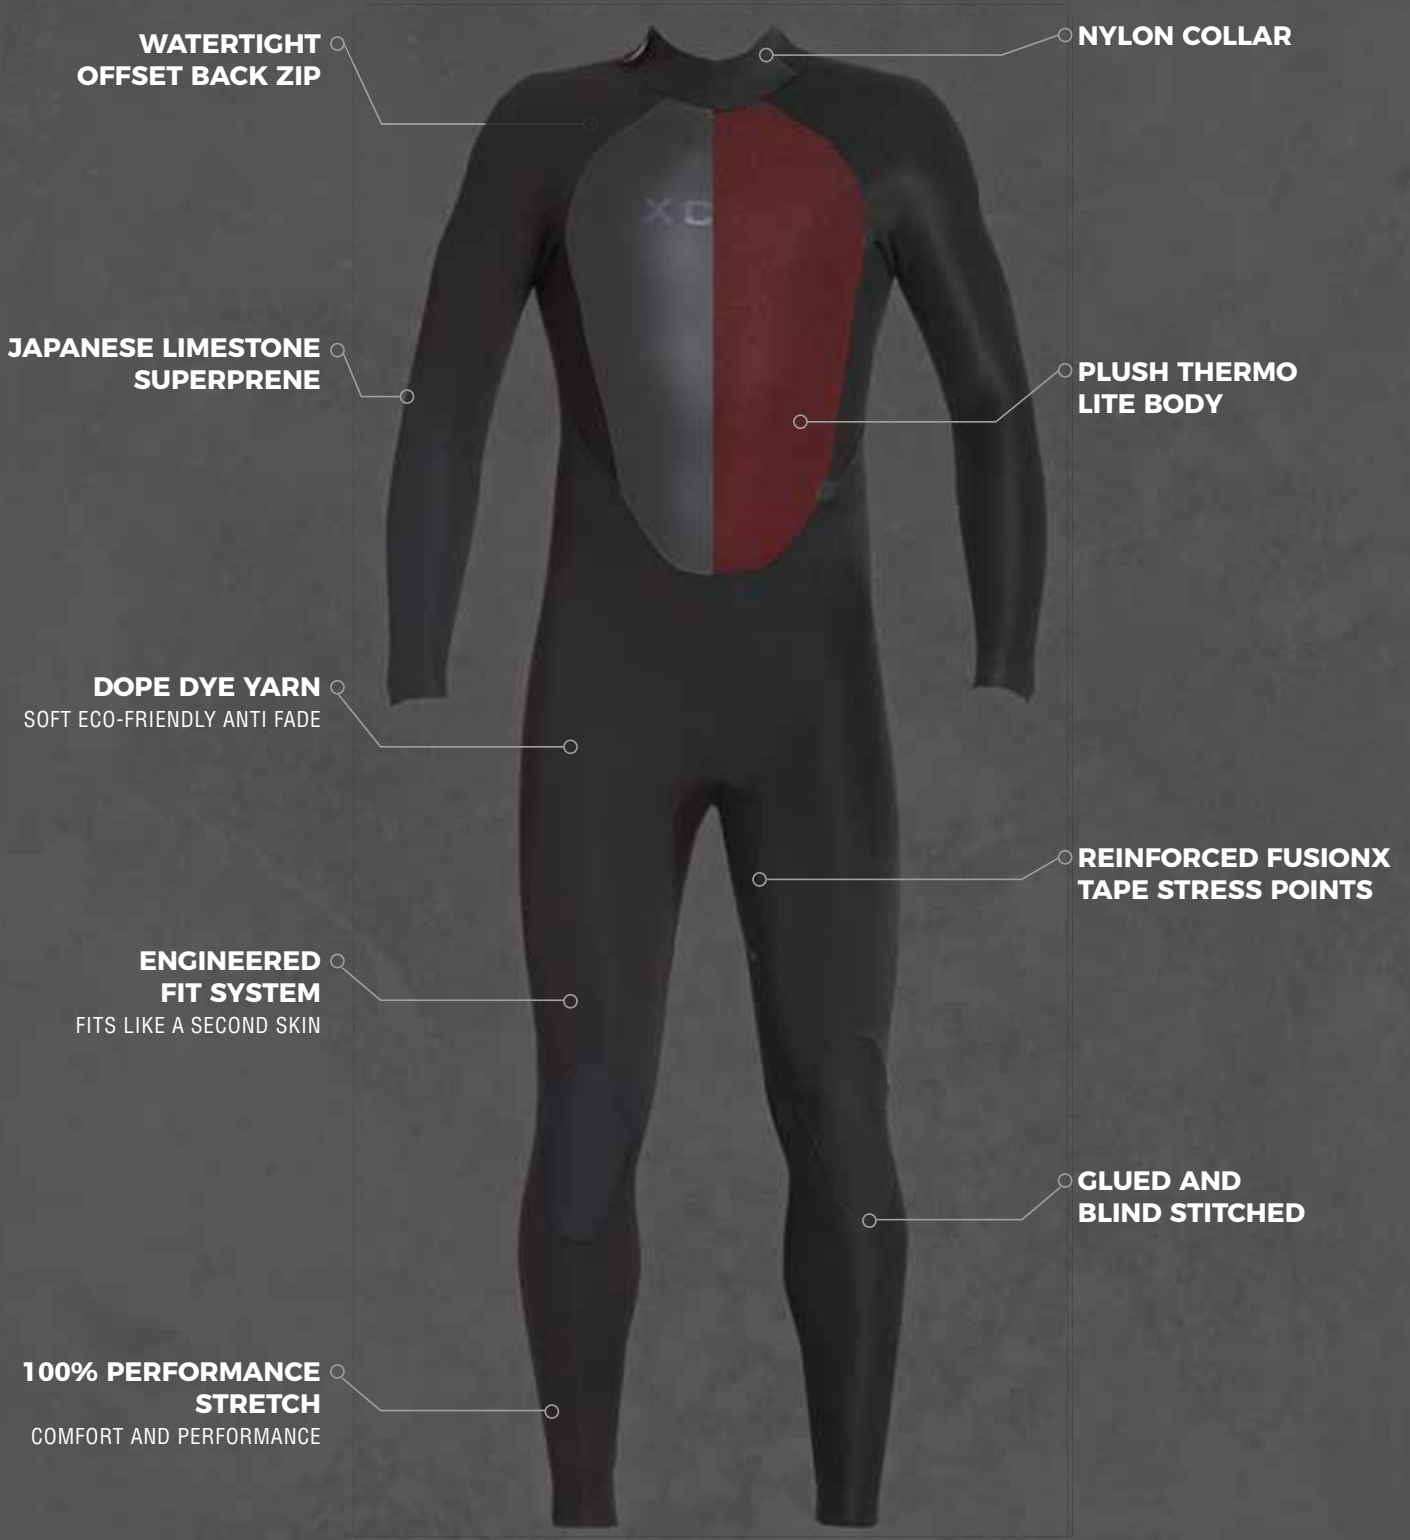

AXIS

THERMO LITE