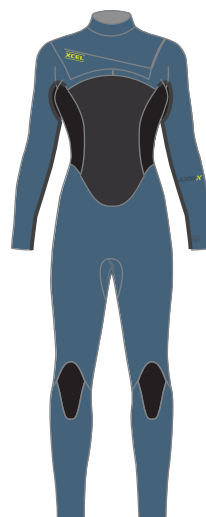

**ENGINEERED
FIT SYSTEM**
FITS LIKE A SECOND SKIN

**100% PERFORMANCE
STRETCH**
COMFORT AND PERFORMANCE

NYLON COLLAR

**PLUSH THERMO
LITE UPPER BODY**

**FUSIONX TAPE
LOWER BODY**

**GLUED AND BLIND
STITCHED**

CAB:
CASCADE BLUE / BLACK

AXIS X BACK ZIP 3/2
WT32AXS8

	2	4	6	6T	8S	8
CAB						
	8T	10S	10	10T	12	
CAB						

BLI:
BLACK / IVY

BLACK / GOJI BERYY MIXED PRINT

AXIS X BACK ZIP 4/3
WT43AXS8

2	4	6	6T	8S	8	8T	10S	10	10T	12

BLI:
BLACK / IVY

BLACK / GOJI BERYY MIXED PRINT

AXIS X BACK ZIP 5/4
WT54AXS8

4	6	6T	8S	8	8T	10S	10	10T	12

CASCADE BLUE / BLACK

BLACK

AXIS X 4/3
WT43Z2S8

4	6	6T	8S	8	8T	10	10T	12

CASCADE BLUE / BLACK

BLACK

AXIS X 5/4
WT54Z2S8

4	6	8S	8	8T	10	10T	12

AXIS

THERMO LITE

BGO:
BLACK / GOJI BERRY

AXIS BACK ZIP 3/2
WT32AX18