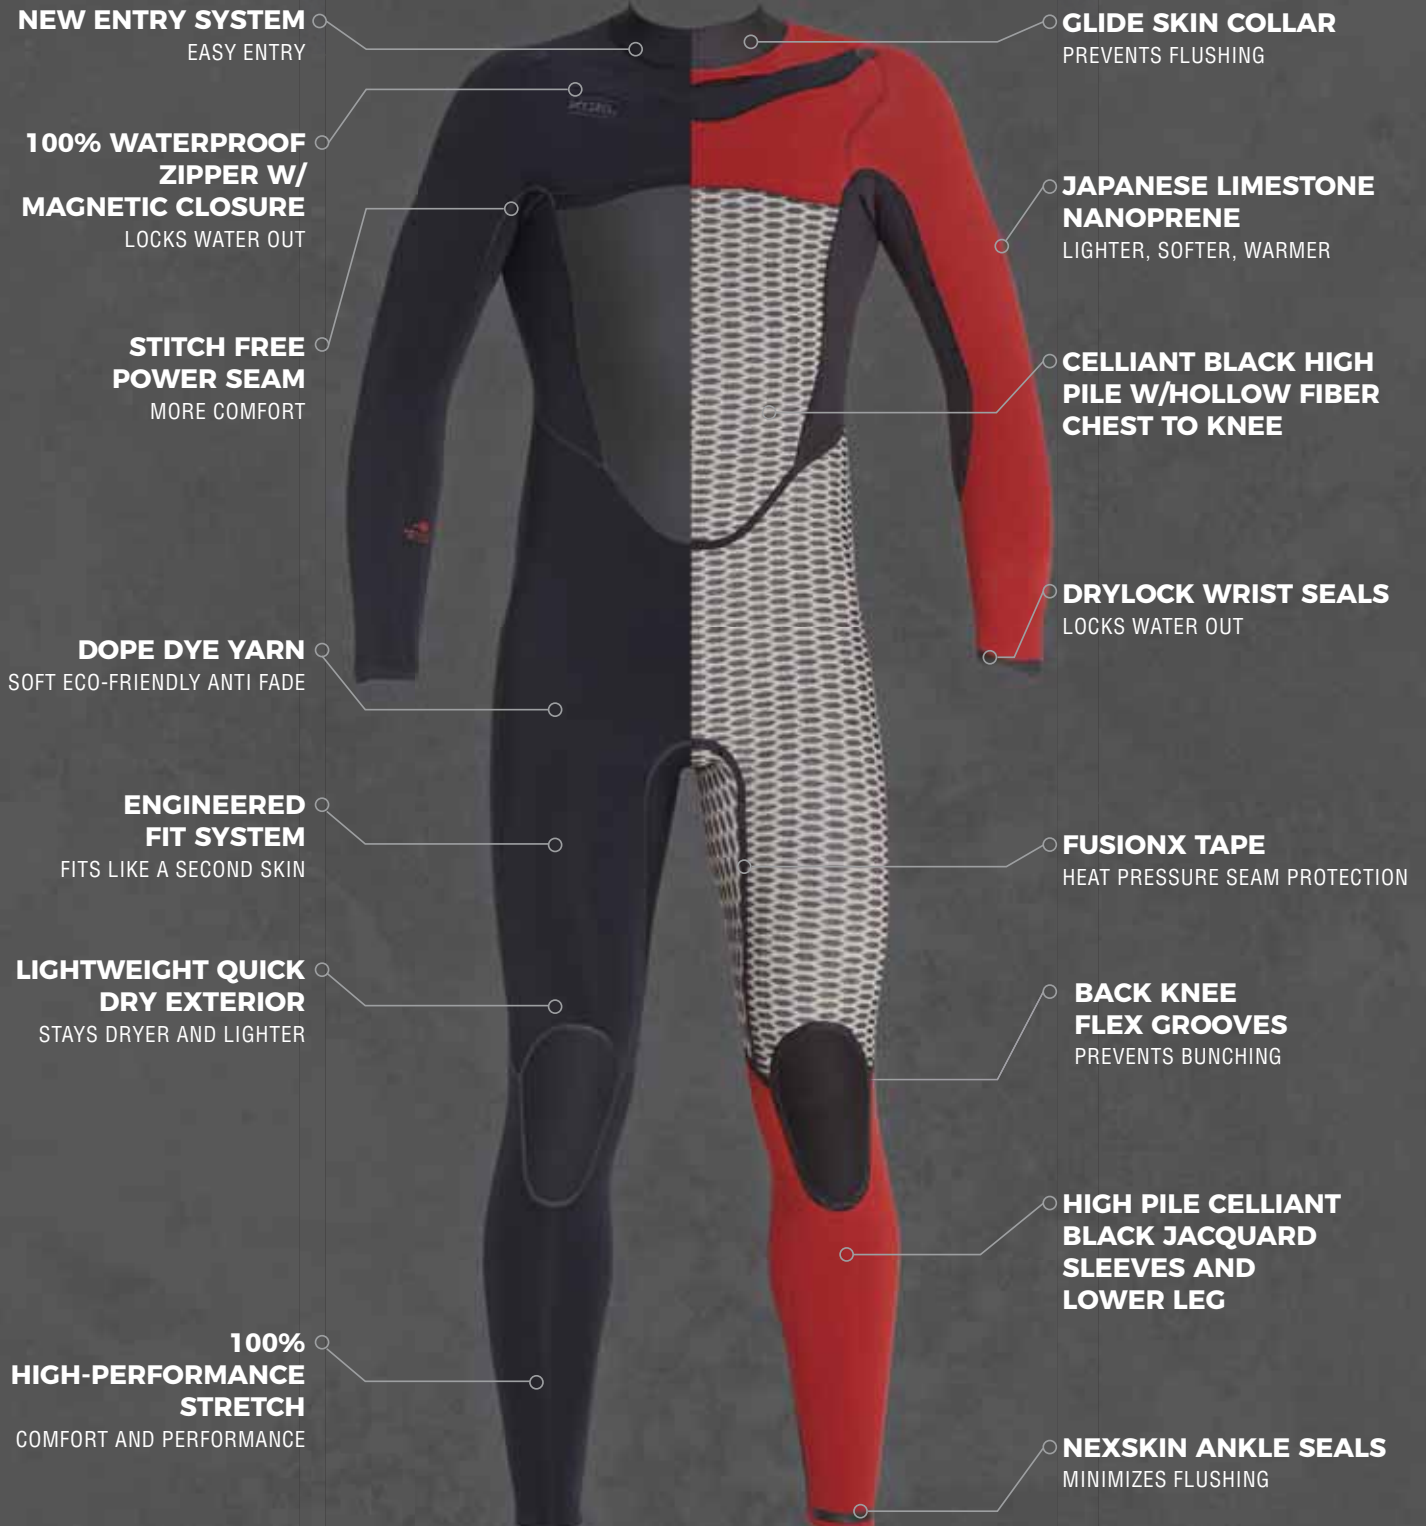

DRYLOCK X

CELLIANT BLACK